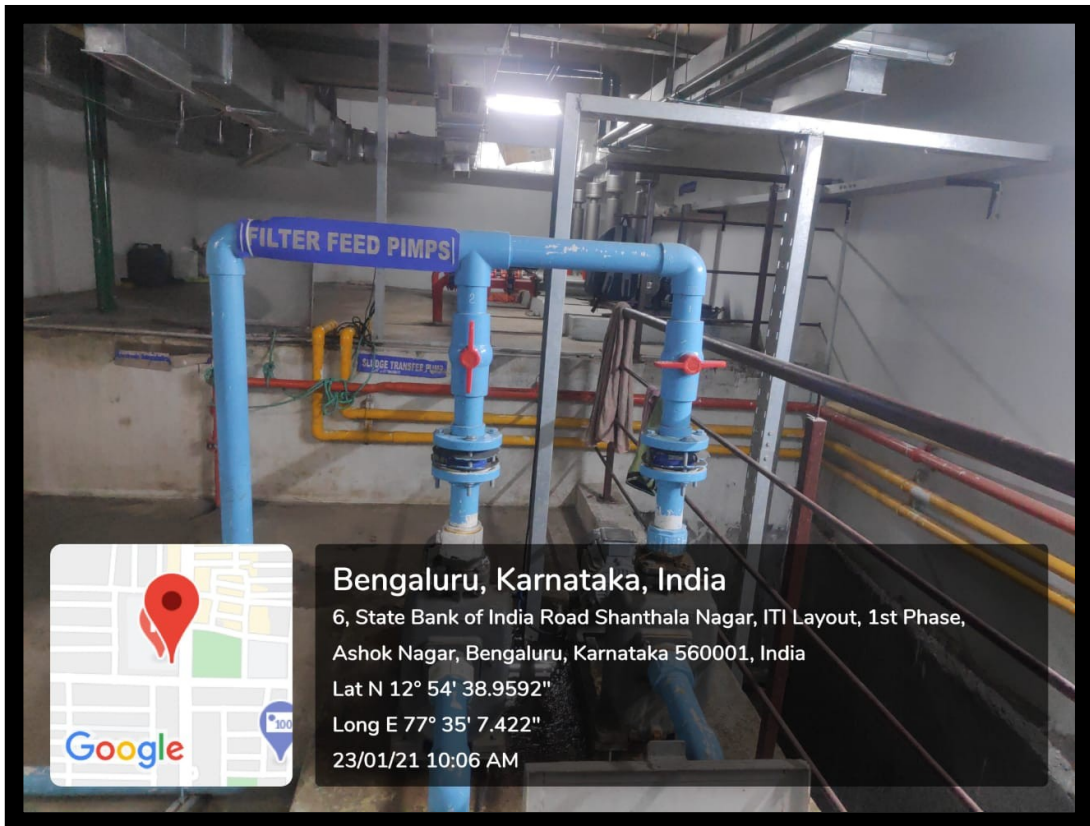

## D A PANDU MEMORIAL R V DENTAL COLLEGE, BENGALURU

## SEWAGE TREATMENT PLANT (STP)

**COLOURED BINS FOR WASTE SEGREGATION**